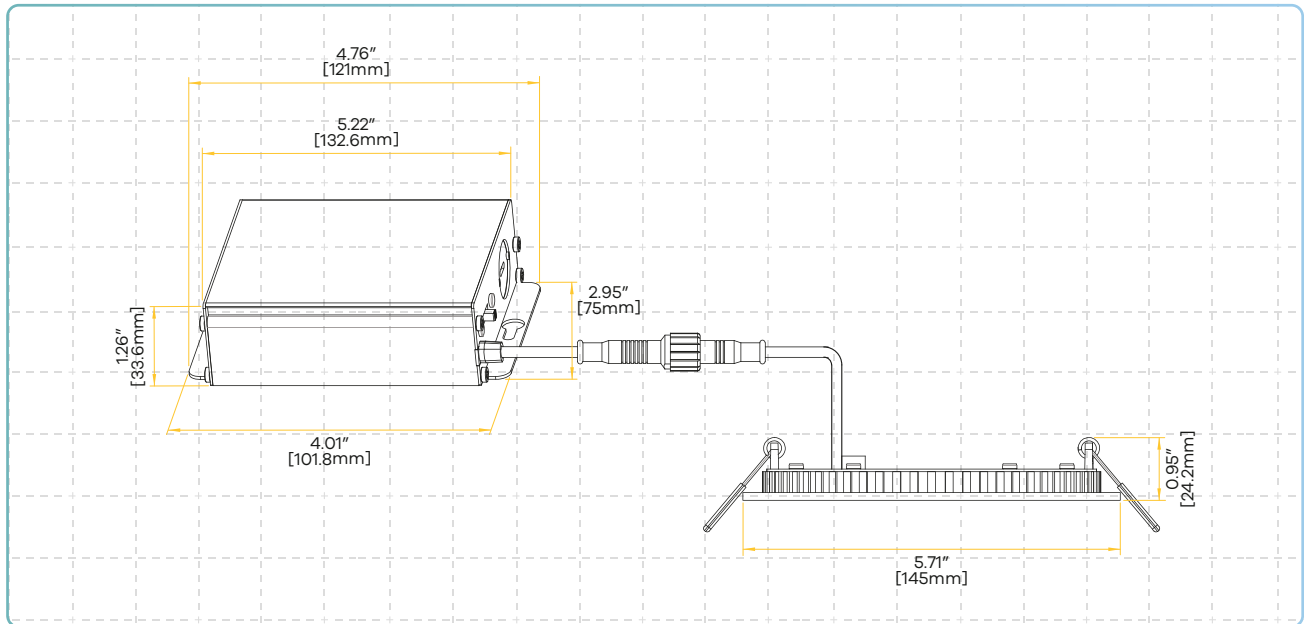

Star 5" Square Flushed Slim

Product Information

Description	S5/15W/SQ/LED/5CCT
Color temp	27, 30, 35, 41, 50k
Output lumens	1350
Beam angle	100°
Input volts	120/277V
Wattage	15W
CRI	90+
mA	300mA
Output volts	38V
Dimmable	Triac Or 0-10V Dimming
Cut out	5.25"
OD	5.71"
Height	0.95"
Packed	18

120-277V Drivers (0-10 Dimming)

G-48302 Dim 0-10

New Construction Plate

G-19982 7 Punch Out

Dimensions

Dimmer List

Brand	Load	Model
LUTRON	150W	LECL-153P
		CTCL-150H
		LGCL-153PLH
		CTCL-153P
		SCL-153P
		PD-6WCL
		PD-5NE
		DVCL-153P
		TGCL-153P
		AYCL-153P
		MSCL-OP153M
		STCL-153M
		DVRF-6L
		250W
	DVCL253	
	DVRP-253	
	MRF2S-6CL	
	300W	DVELV-300P
		SELVB-300P
	600W	MACL-153M
		MRF2-600M
		DVLV603
		MA-600