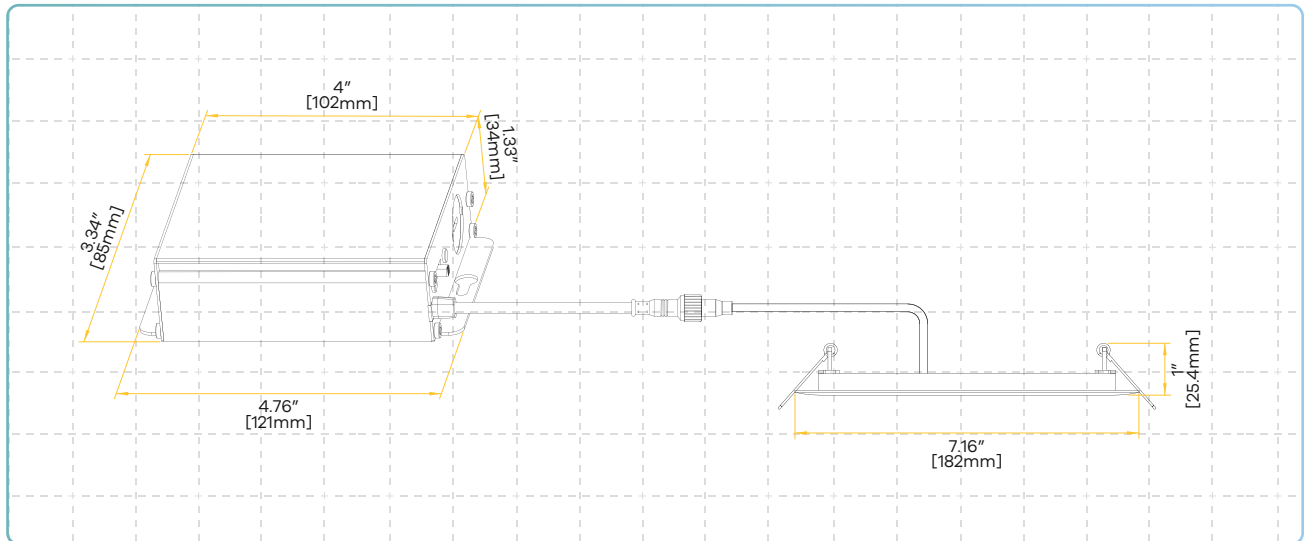

Star 6"

Round Flushed Slim

Product Information

Description	S6/20W/R/LED/5CCT
Color temp	27, 30, 35, 41, 50k
Output lumens	1800
Beam angle	100°
Input volts	120/277V
Wattage	20W
CRI	90+
mA	390mA
Output volts	38V
Dimmable	Triac Or 0-10V Dimming
Cut out	6.20"
OD	7.16"
Height	1.00"
Packed	18

Multi Light Driver

20W G-95826

Extension Cords

5ft G-20247
10ft G-20248
20ft G-19822
30ft G-19823

120-277V Drivers (0-10V Dimming)

G-48303 Dim 0-10

New Construction Plate

G-19975 7 Punch Out

New Construction Plate

G-19979 7 Punch Out

Dimensions

Dimmer List

Brand	Load	Model	
LUTRON	150W	LECL-153P	
		CTCL-150H	
		LGCL-153PLH	
		CTCL-153P	
		SCL-153P	
		PD-6WCL	
		PD-5NE	
		DVCL-153P	
		TGCL-153P	
		AYCL-153P	
		MSCL-OP153M	
		STCL-153M	
		DVRF-6L	
		250W	PD-10NXD
	DVCL253		
	DVRP-253		
	300W	MRF2S-6CL	
		DVELV-300P	
	600W	SELVB-300P	
		MACL-153M	
		MRF2-600M	
		DVLV603	
			MA-600