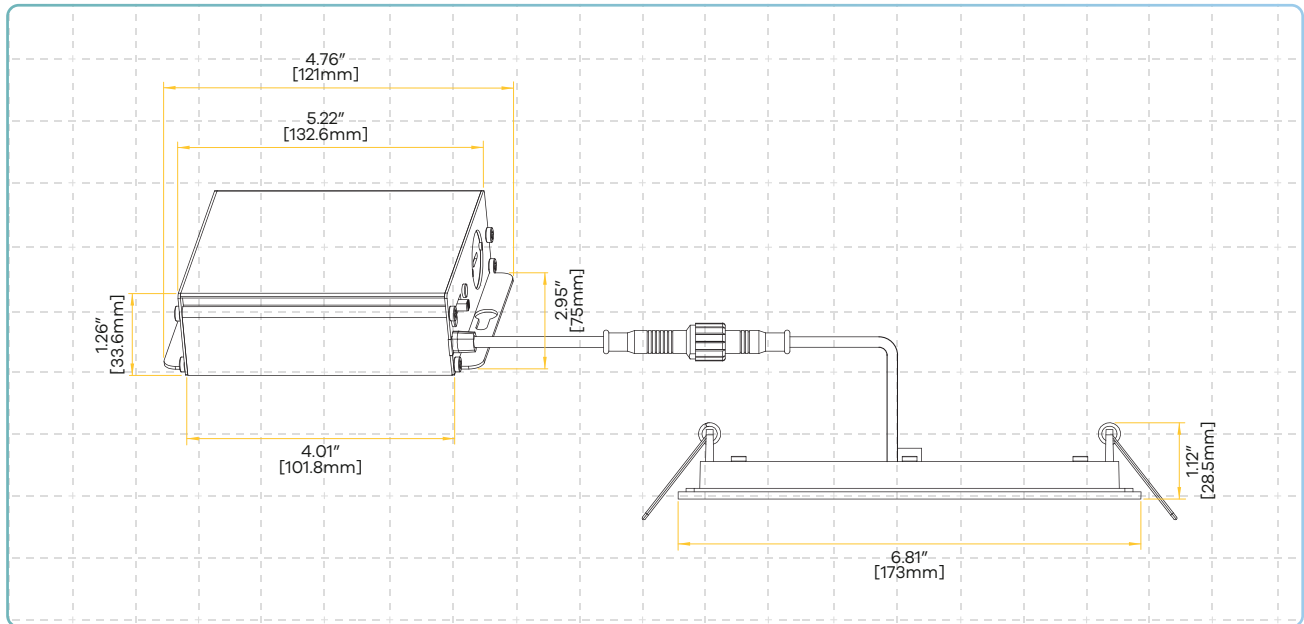

Star 6" Square Flushed Slim

Product Information

Description	S6/18W/SQ/LED/5CCT
Color temp	27, 30, 35, 41, 50k
Output lumens	1400
Beam angle	100°
Input volts	120/277V
Wattage	18W
CRI	90+
mA	390mA
Output volts	38V
Dimmable	Triac Or 0-10V Dimming
Cut out	6.20"
OD	6.81"
Height	1.12"
Packed	18

120-277V Drivers (0-10 Dimming)

G-48303 Dim 0-10

New Construction Plate

G-19975 7 Punch Out

New Construction Plate

G-19979 7 Punch Out

Dimensions

Dimmer List