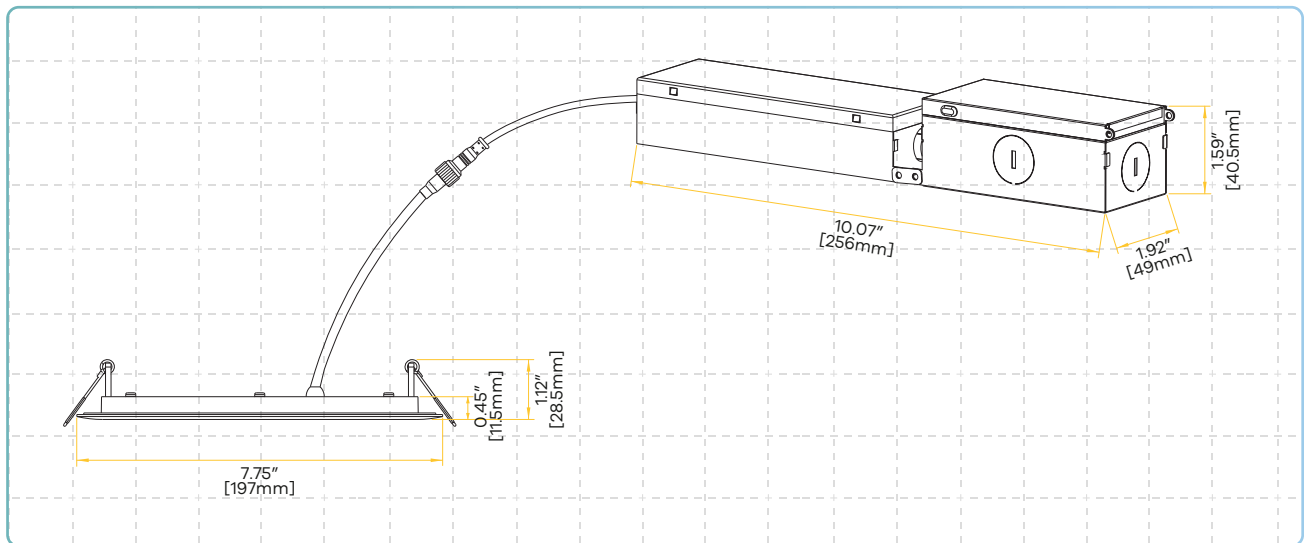

Star 7"

Round Flushed Slim

Product Information

Description	S7/25W/R/LED/5CCT
Color temp	27, 30, 35, 41, 50k
Output lumens	2400
Beam angle	100°
Input volts	120/277V
Wattage	25W
CRI	90>
mA	600mA
Output volts	38V
Dimmable	Triac Or 0-10V Dimming
Cut out	6.80"
OD	7.75"
Height	1.12"
Packed	18

Accessories

Emergency LED Driver

25W G-95525
30W G-48411
60W G-95521

Extension Cords

5ft G-20247
10ft G-20248
20ft G-19822
30ft G-19823

New Construction Plate

G-19982 7 Punch Out

Dimensions