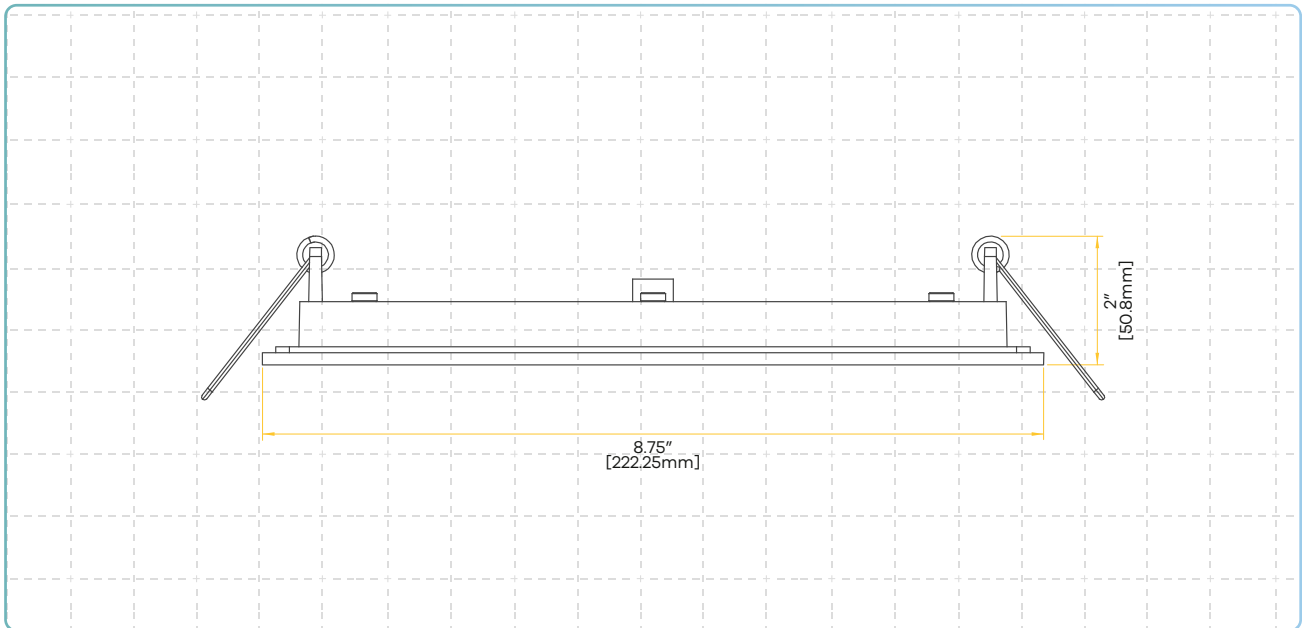

### New Construction Plate

G-19982 8 Punch Out

## Dimensions