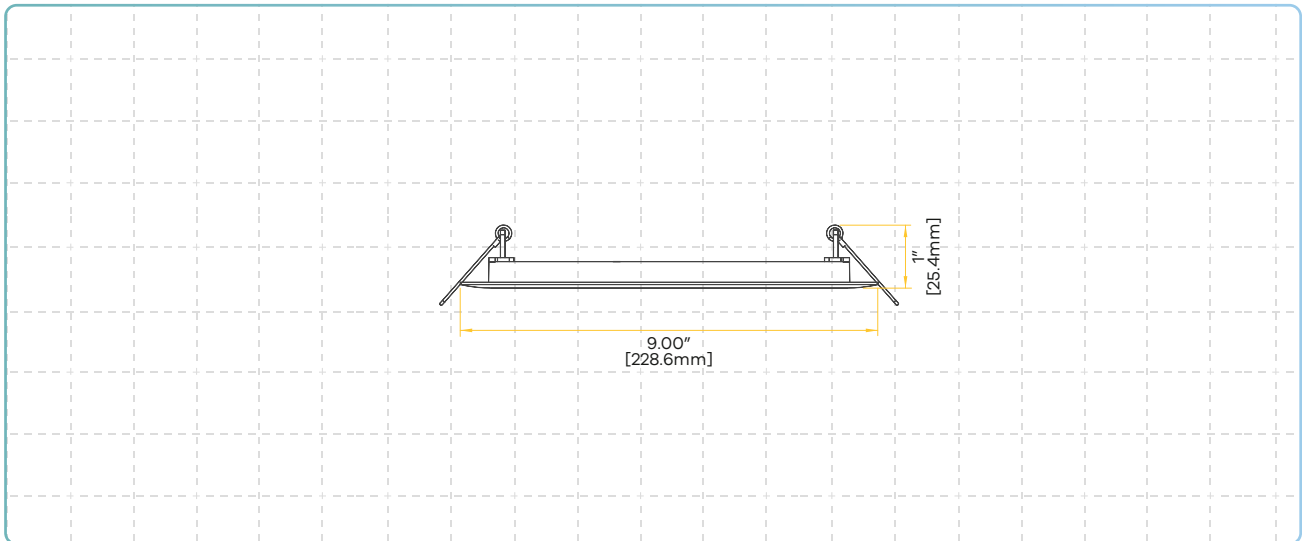

Star 8"

Round Flushed Slim

Product Information

Description	S8/24W/R/LED/5CCT
Color temp	27, 30, 35, 41, 50k
Output lumens	2800
Beam angle	100°
Input volts	120V
Wattage	30W
CRI	90>
mA	580mA
Output volts	38V
Dimmable	Triac Or 0-10V
Cut out	8.25"
OD	9.00"
Height	1.00"
Packed	18

Accessories

Emergency LED Driver

25W G-95525
30W G-48411
60W G-95521

Extension Cords

5ft G-20247
10ft G-20248
20ft G-19822
30ft G-19823

120-277V Drivers (0-10V Dimming)

G-48304 Dim 0-10

New Construction Plate

G-19982 8 Punch Out

Dimensions

Dimmer List

Brand	Load	Model
LUTRON	150W	LECL-153P
		CTCL-150H
		LGCL-153PLH
		CTCL-153P
		SCL-153P
		PD-6WCL
		PD-5NE
		DVCL-153P
		TGCL-153P
		AYCL-153P
		MSCL-OP153M
		STCL-153M
		DVRF-6L
		250W
	DVCL253	
	DVRP-253	
	MRF2S-6CL	
	300W	DVELV-300P
		SELVB-300P
	600W	MACL-153M
		MRF2-600M
		DVLV603
		MA-600