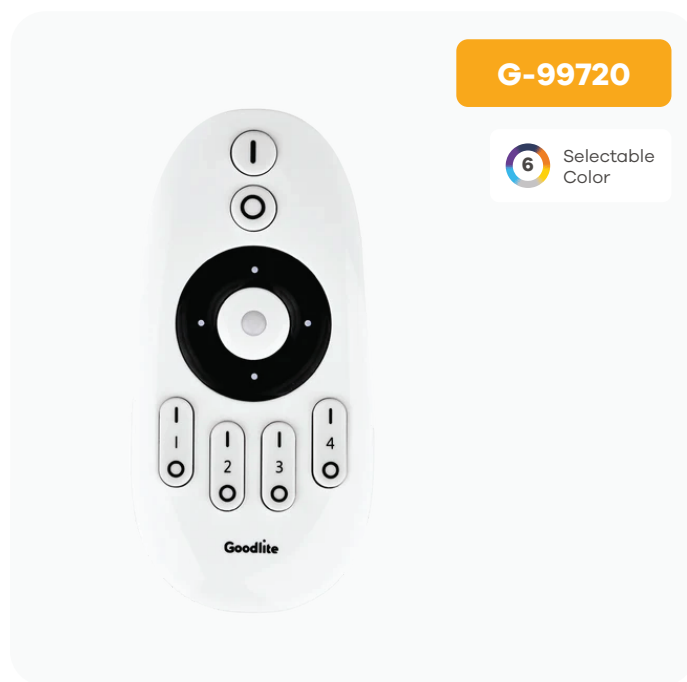

Tape Light CCT Remote

Product Information

Description CCT REMOTE CONTROLLER

Color Temp 27-65k

Color Saturation Adjustable

Control Distance 100 FT

Dimmable YES

Dynamic Mode Multi Select

RF Control 2.4

Grouping 4 Groups

Height 4.30"

Width 2.08"

Pack 200

Dimensions

One Zone can synchronously control unlimited controllers, as long as each controller is within 100 feet of the next.

One controller can be controlled & linked simultaneously to up to 4 other remotes