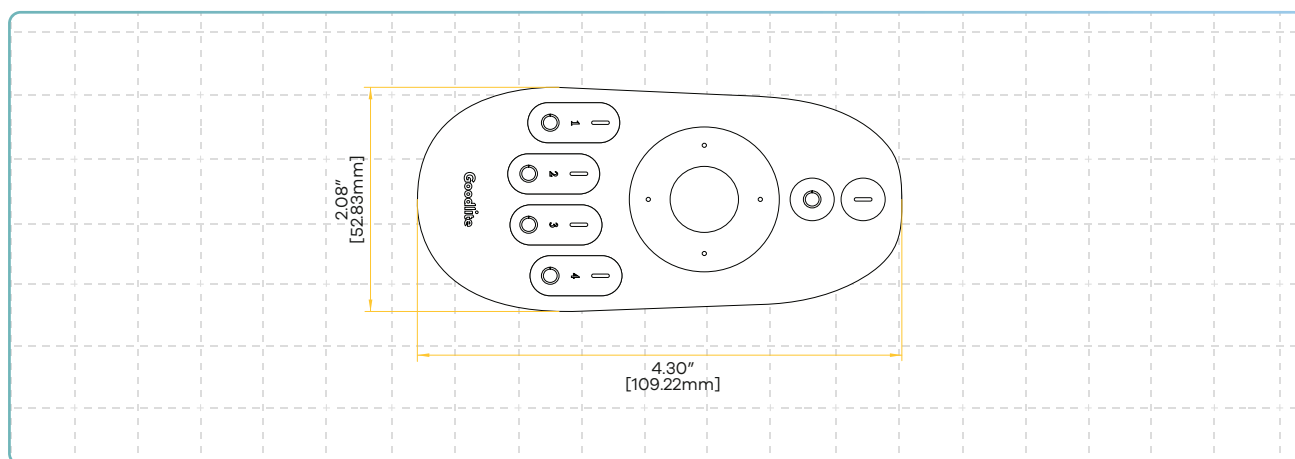

RF Control 2.4

Grouping 4 Groups

Height 4.30"

Width 2.08"

Pack 200

Dimensions

One Zone can synchronously control unlimited controllers, as long as each controller is within 100 feet of the next.

One controller can be controlled & linked simultaneously to up to 4 other remotes

-One controller can be controlled & linked simultaneously via Wi-Fi app & RF remotes

One remote can group up to four different group's with limitless controllers per group as long as the controllers are with in the 100 feet of each other