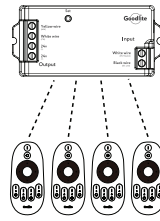

RF Control 2.4

Grouping 4 Groups

Height 4.30"

Width 2.08"

Pack 200

Dimensions

One Zone can synchronously control unlimited controllers, as long as each controller is within 100 feet of the next.

One controller can be controlled & linked simultaneously to up to 4 other remotes

-One controller can be controlled & linked simultaneously via Wi-Fi app & RF remotes

One remote can group up to four different group's with limitless controllers per group as long as the controllers are with in the 100 feet of each other