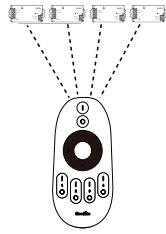

Tape Light CCT Remote

Product Information

Description CCT REMOTE CONTROLLER

Color Temp 27-65k

Color Saturation Adjustable

Control Distance 100 FT

Dimmable YES

Dynamic Mode Multi Select

RF Control 2.4

Grouping 4 Groups

Height 4.30"

Width 2.08"

Pack 200

Dimensions

One Zone can synchronously control unlimited controllers, as long as each controller is within 100 feet of the next.

One controller can be controlled & linked simultaneously to up to 4 other remotes

-One controller can be controlled & linked simultaneously via Wi-Fi app & RF remotes

One remote can group up to four different group's with limitless controllers per group as long as the controllers are with in the 100 feet of each other