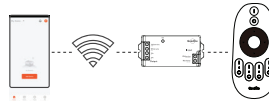

RF Control 2.4

Grouping 4 Groups

Height 4.30"

Width 2.08"

Pack 200

Dimensions

One Zone can synchronously control unlimited controllers, as long as each controller is within 100 feet of the next.

One controller can be controlled & linked simultaneously to up to 4 other remotes

-One controller can be controlled & linked simultaneously via Wi-Fi app & RF remotes

One remote can group up to four different group's with limitless controllers per group as long as the controllers are with in the 100 feet of each other