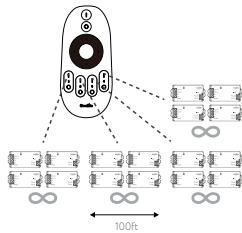

Tape Light CCT Remote

Product Information

Description CCT REMOTE CONTROLLER

Color Temp 27-65k

Color Saturation Adjustable

Control Distance 100 FT

Dimmable YES

Dynamic Mode Multi Select

RF Control 2.4

Grouping 4 Groups

Height 4.30"

Width 2.08"

Pack 200

Dimensions

One Zone can synchronously control unlimited controllers, as long as each controller is within 100 feet of the next.

One controller can be controlled & linked simultaneously to up to 4 other remotes

-One controller can be controlled & linked simultaneously via Wi-Fi app & RF remotes

One remote can group up to four different group's with limitless controllers per group as long as the controllers are with in the 100 feet of each other