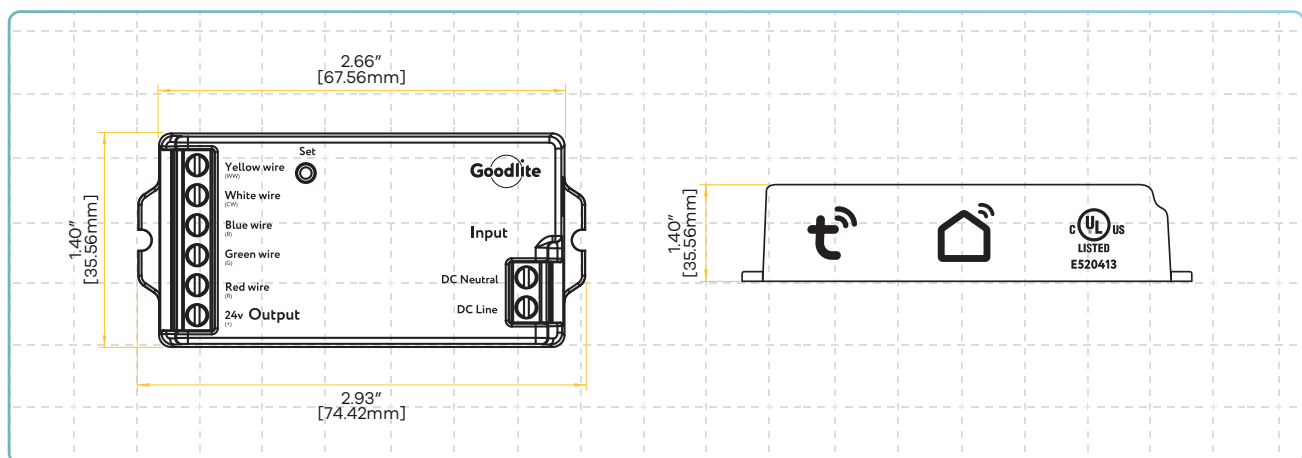

Tape Light Rgbbw Controller

Product Information

Description	RGBWW CONTROLLER DEVICE
Input volts	12-24V
Max Watt	(12v) - 188 watt (24v) 244 watt
Terminal Diameter	26 - 14 AWG
Compatible Apps	Tuya / Smart Life
RF Control	2.4
Technology	RF
Length	2.93"
Width	1.40"
Pack	200

G-99723

Dimensions

One Zone can synchronously control unlimited controllers, as long as each controller is within 100 feet of the next.

One controller can be controlled & linked simultaneously to up to 4 other remotes