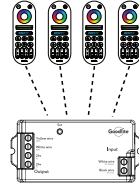

Tape Light Rgbbw Controller

Product Information

Description	RGBWW CONTROLLER DEVICE
Input volts	12-24V
Max Watt	(12v) - 188 watt (24v) 244 watt
Terminal Diameter	26 - 14 AWG
Compatible Apps	Tuya / Smart Life
RF Control	2.4
Technology	RF
Length	2.93"
Width	1.40"
Pack	200

G-99723

Dimensions

One Zone can synchronously control unlimited controllers, as long as each controller is within 100 feet of the next.

One controller can be controlled & linked simultaneously to up to 4 other remotes

-One controller can be controlled & linked simultaneously via Wi-Fi app & RF remotes

One remote can group up to four different group's with limitless controllers per group as long as the controllers are within the 100 feet of each other