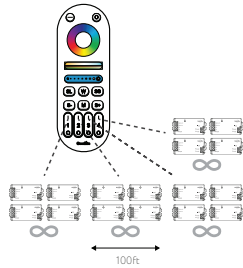

Tape Light Rgbbw Controller

Product Information

Description	RGBWW CONTROLLER DEVICE
Input volts	12-24V
Max Watt	(12v) - 188 watt (24v) 244 watt
Terminal Diameter	26 - 14 AWG
Compatible Apps	Tuya / Smart Life
RF Control	2.4
Technology	RF
Length	2.93"
Width	1.40"
Pack	200

G-99723

Dimensions

One Zone can synchronously control unlimited controllers, as long as each controller is within 100 feet of the next.

One controller can be controlled & linked simultaneously to up to 4 other remotes

-One controller can be controlled & linked simultaneously via Wi-Fi app & RF remotes

One remote can group up to four different group's with limitless controllers per group as long as the controllers are within the 100 feet of each other