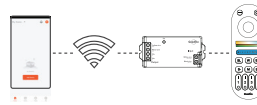

-One controller can be controlled & linked simultaneously via Wi-Fi app & RF remotes