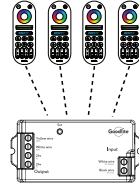

Tape Light RGBWW Remote

Product Information

Description	RGBWW REMOTE CONTROLLER
Color Temp	RBGWW
Color Saturation	Adjustable
Control Distance	100 FT
Dimmable	YES
Dynamic Mode	Multi Select
RF Control	2.4
Grouping	4 Groups
Height	6.00"
Width	2.00"
Pack	100

G-99722

RGBWW

Selectable Color

Dimensions

One Zone can synchronously control unlimited controllers, as long as each controller is within 100 feet of the next.

One controller can be controlled & linked simultaneously to up to 4 other remotes

-One controller can be controlled & linked simultaneously via Wi-Fi app & RF remotes

One remote can group up to four different group's with limitless controllers per group as long as the controllers are within the 100 feet of each other