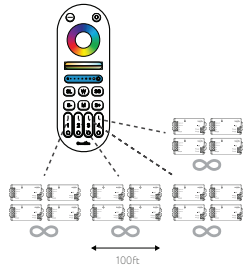

Tape Light RGBWW Remote

Product Information

Description	RGBWW REMOTE CONTROLLER
Color Temp	RBGWW
Color Saturation	Adjustable
Control Distance	100 FT
Dimmable	YES
Dynamic Mode	Multi Select
RF Control	2.4
Grouping	4 Groups
Height	6.00"
Width	2.00"
Pack	100

G-99722

RGBWW

Selectable Color

Dimensions

One Zone can synchronously control unlimited controllers, as long as each controller is within 100 feet of the next.

One controller can be controlled & linked simultaneously to up to 4 other remotes

-One controller can be controlled & linked simultaneously via Wi-Fi app & RF remotes

One remote can group up to four different group's with limitless controllers per group as long as the controllers are within the 100 feet of each other