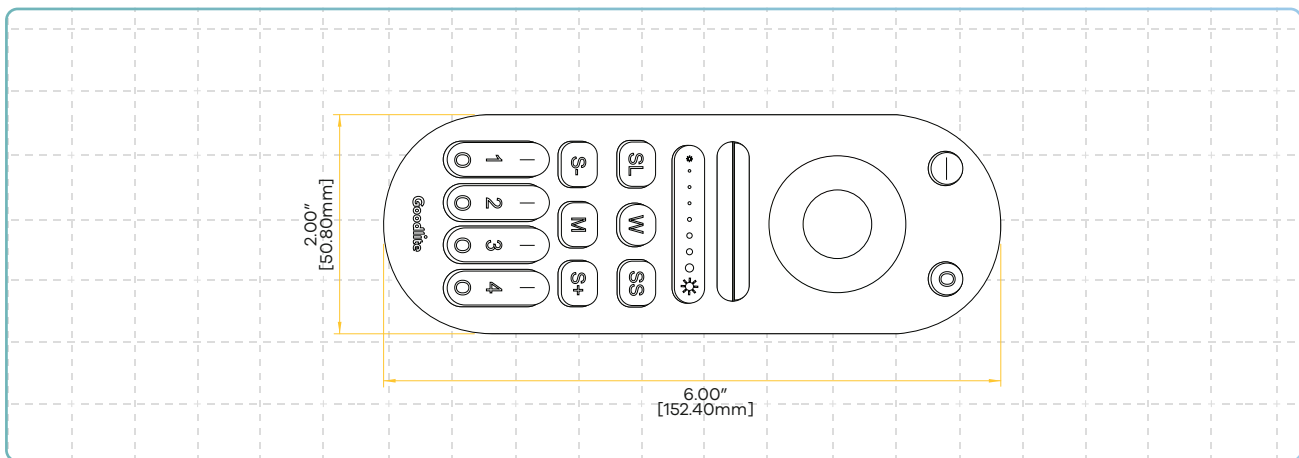

Tape Light RGBWW Remote

Product Information

Description	RGBWW REMOTE CONTROLLER
Color Temp	RBGWW
Color Saturation	Adjustable
Control Distance	100 FT
Dimmable	YES
Dynamic Mode	Multi Select
RF Control	2.4
Grouping	4 Groups
Height	6.00"
Width	2.00"
Pack	100

G-99722

RGBWW

Selectable Color

Dimensions

One Zone can synchronously control unlimited controllers, as long as each controller is within 100 feet of the next.

One controller can be controlled & linked simultaneously to up to 4 other remotes

-One controller can be controlled & linked simultaneously via Wi-Fi app & RF remotes

One remote can group up to four different group's with limitless controllers per group as long as the controllers are within the 100 feet of each other

limitless groups can be grouped via the wi-fi controlled app with limitless controllers per group as long as their with in the 100 feet of eachother