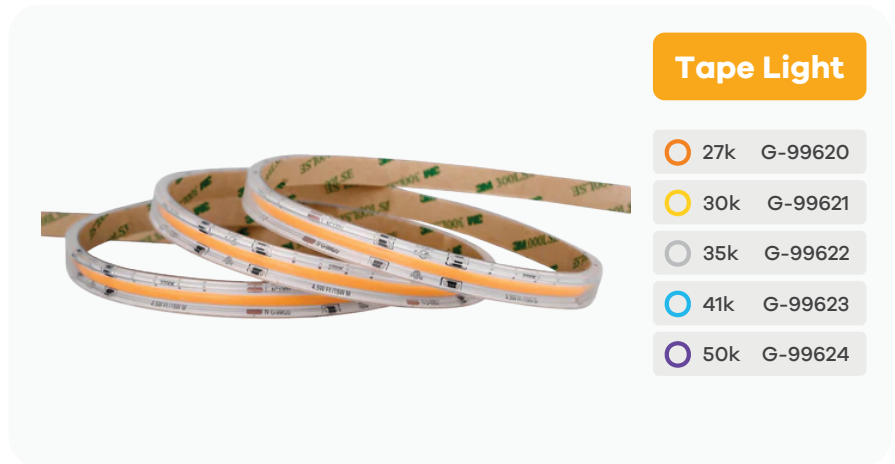

Tape Light

4.5W 120V Wet Rated Cob 26ft

Product Information

Beam angle	120°
Wattage	4.5 FT - 14.85 M
CRI	90>
Output volts	120V
Dimmable	Yes
Height	5mm
Width	12mm
Cut distance	3.94"
Adhesive	3M 9495 300 MP
Roll length	26 FT / 8 M
Packed	25

Includes:

- 2PC 180° DIRECT CONNECTOR
- 2PC 90° DIRECT CONNECTOR
- 2PC 6" WIRE CONNECTOR
- 2PC 6" HARDWIRE STARTER
- 5PC MOUNTING CLIP KIT
- 5PC END CAP
- GLUE TUBE

Product Information

	G-99620	G-99621	G-99622	G-99623	G-99624
Description	T/120V/4.5W/COB/IP67/27K	T/120V/4.5W/COB/IP67/30K	T/120V/4.5W/COB/IP67/35K	T/120V/4.5W/COB/IP67/41K	T/120V/4.5W/COB/IP67/50K
Color temp	2700K	3000K	3500K	4100K	5000K
Temperature	Soft White	Warm White	Neutral White	Cool White	Super White
Lumens	310 FT / 1030 M	330 FT / 1100 M	345 FT / 1150 M	360 FT / 1200 M	365 FT / 1214 M