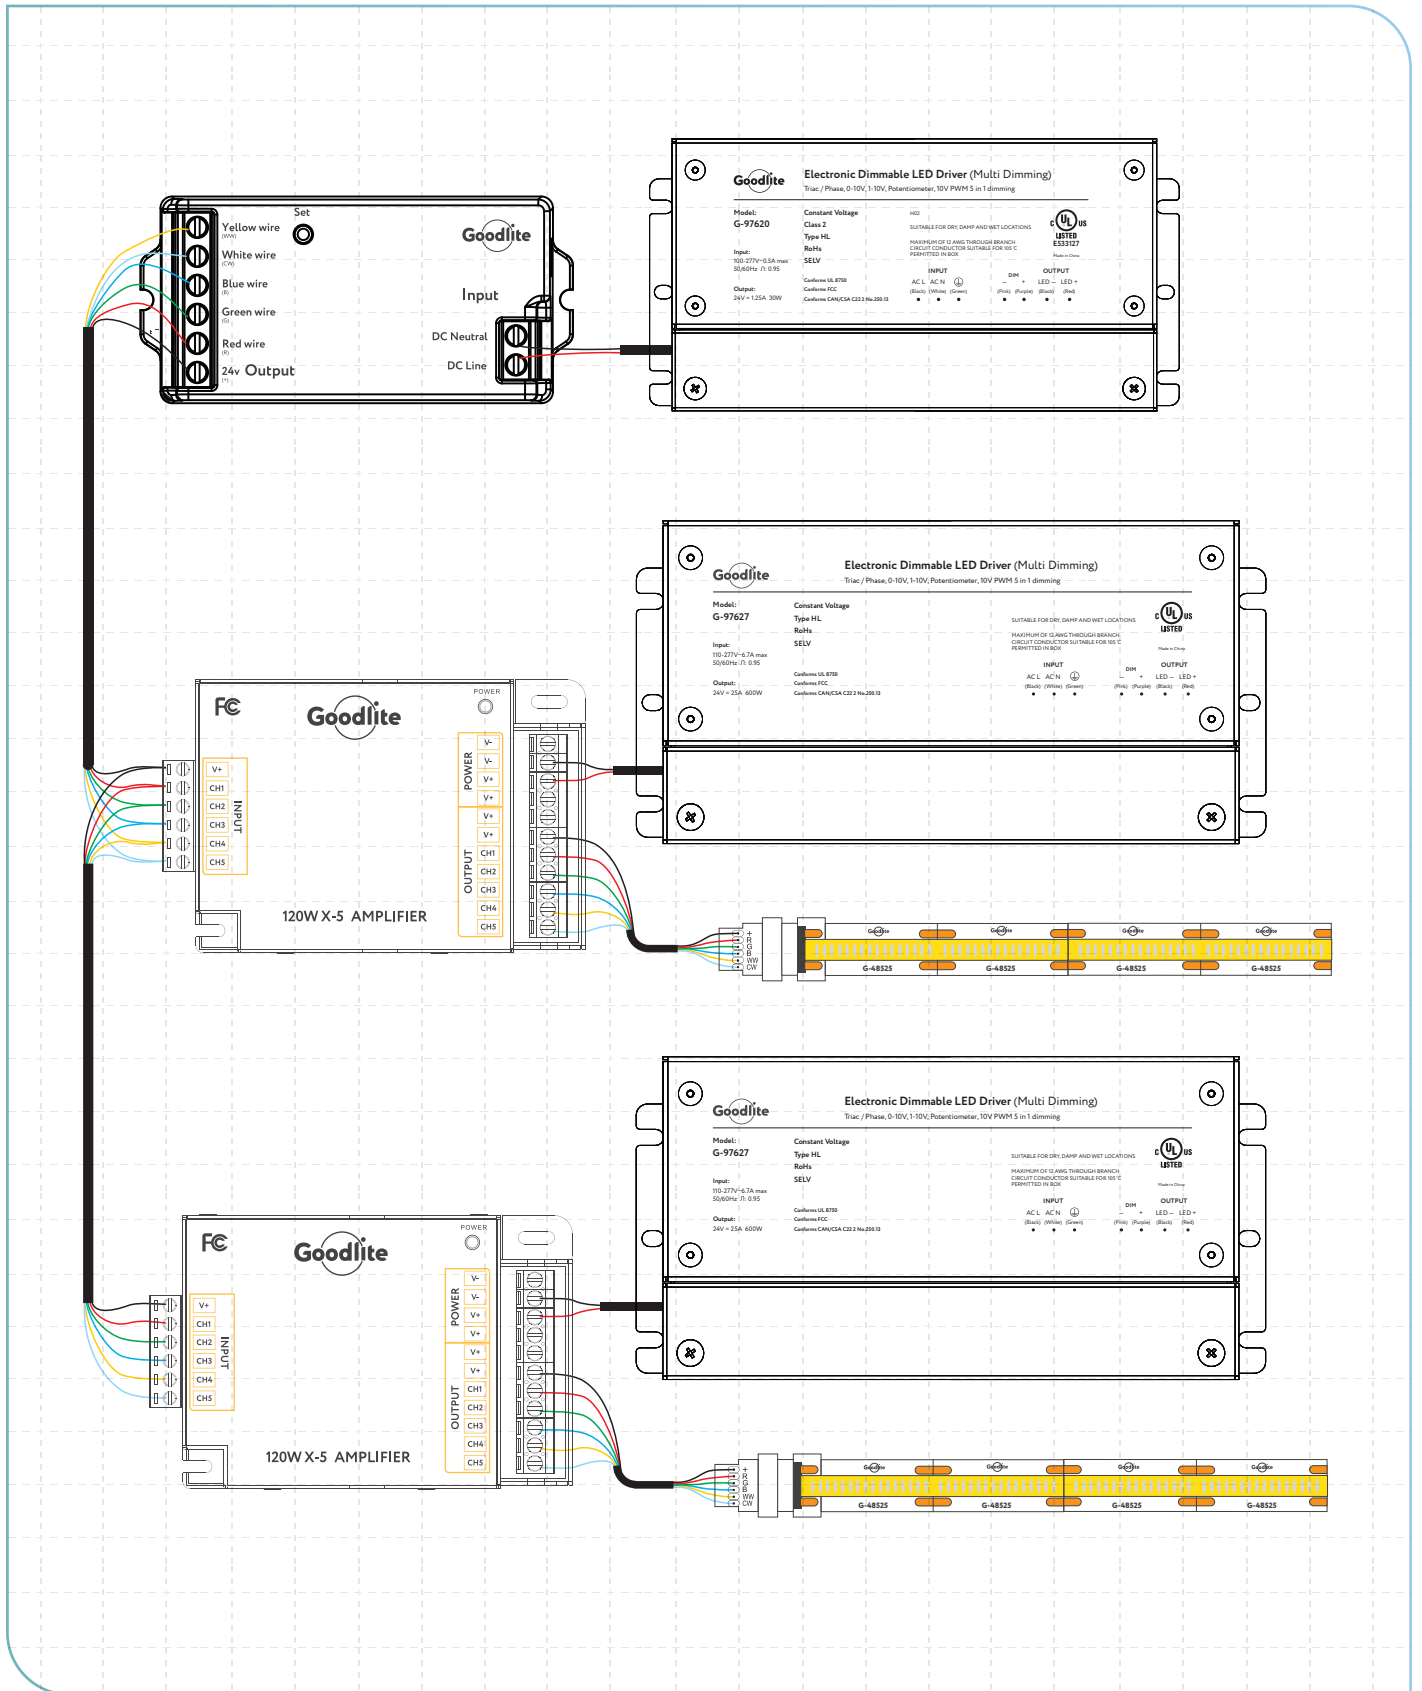

Tape Light Amplifier

Product Information

Description	AMP/RGBWW/CCT/600W
Input watt	600W
Output wattage	600W
Input volts	12-24V
Output volts	12-24V
Channel	5
Channel output	120W
Compatible with	G-48520 - G-48525
Height	0.96"
Width	2.95"
Length	4.21"
Pack	50

G-99733

Dimensions

RGBWW Wiring Diagram

CCT Wiring Diagram