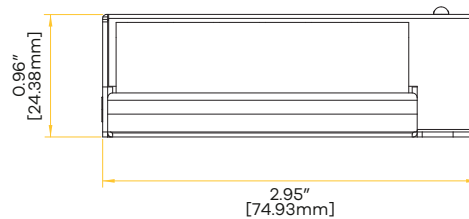

Tape Light Amplifier

Product Information

Description	AMP/RGBWW/CCT/600W
Input watt	600W
Output wattage	600W
Input volts	12-24V
Output volts	12-24V
Channel	5
Channel output	120W
Compatible with	G-48520 - G-48525
Height	0.96"
Width	2.95"
Length	4.21"
Pack	50

G-99733

Dimensions

RGBWW Wiring Diagram

CCT Wiring Diagram