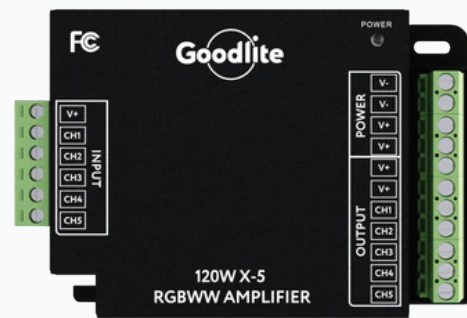

Tape Light Amplifier

Product Information

Description	AMP/RGBWW/CCT/600W
Input watt	600W
Output wattage	600W
Input volts	12-24V
Output volts	12-24V
Channel	5
Channel output	120W
Compatible with	G-48520 - G-48525
Height	0.96"
Width	2.95"
Length	4.21"
Pack	50

G-99733