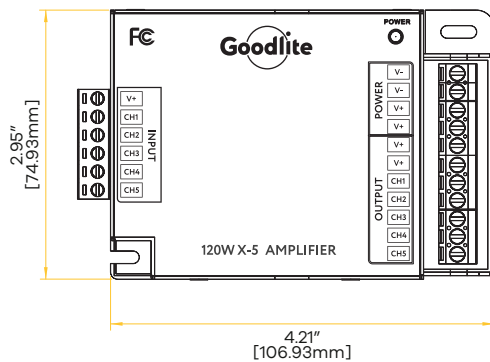

Tape Light Amplifier

Product Information

Description	AMP/RGBWW/CCT/600W
Input watt	600W
Output wattage	600W
Input volts	12-24V
Output volts	12-24V
Channel	5
Channel output	120W
Compatible with	G-48520 - G-48525
Height	0.96"
Width	2.95"
Length	4.21"
Pack	50

G-99733

Dimensions

RGBWW Wiring Diagram

CCT Wiring Diagram