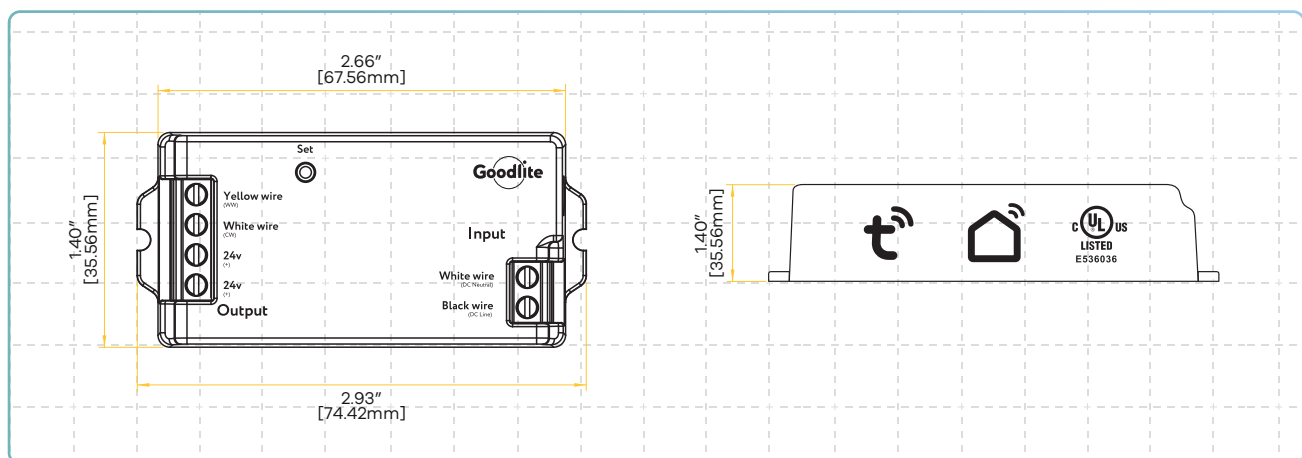

Tape Light CCT Controller

Product Information

| | |
|-------------------|---------------------------------|
| Description | CCT CONTROLLER DEVICE |
| Input volts | 12-24V |
| Max Watt | (12v) - 188 watt (24v) 244 watt |
| Control options | Tuya/Smart Life/RF |
| Terminal Diameter | 26 - 14 AWG |
| Compatible Apps | Tuya / Smart Life |
| RF Control | 2.4 |
| Technology | RF |
| Length | 2.93" |
| Width | 1.40" |
| Pack | 200 |

G-99721

Dimensions

One Zone can synchronously control unlimited controllers, as long as each controller is within 100 feet of the next.

One controller can be controlled & linked simultaneously to up to 4 other remotes