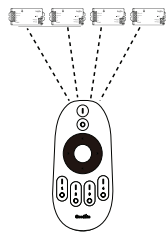

Tape Light CCT Controller

Product Information

| | |
|-------------------|---------------------------------|
| Description | CCT CONTROLLER DEVICE |
| Input volts | 12-24V |
| Max Watt | (12v) - 188 watt (24v) 244 watt |
| Control options | Tuya/Smart Life/RF |
| Terminal Diameter | 26 - 14 AWG |
| Compatible Apps | Tuya / Smart Life |
| RF Control | 2.4 |
| Technology | RF |
| Length | 2.93" |
| Width | 1.40" |
| Pack | 200 |

G-99721

Dimensions

One Zone can synchronously control unlimited controllers, as long as each controller is within 100 feet of the next.

One controller can be controlled & linked simultaneously to up to 4 other remotes