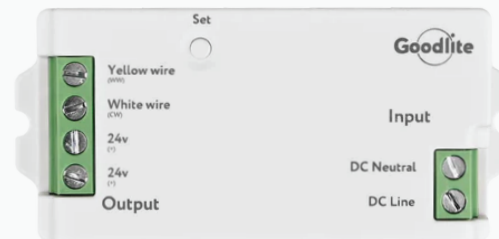

Tape Light CCT Controller

Product Information

| | |
|-------------------|---------------------------------|
| Description | CCT CONTROLLER DEVICE |
| Input volts | 12-24V |
| Max Watt | (12v) - 188 watt (24v) 244 watt |
| Control options | Tuya/Smart Life/RF |
| Terminal Diameter | 26 - 14 AWG |
| Compatible Apps | Tuya / Smart Life |
| RF Control | 2.4 |
| Technology | RF |
| Length | 2.93" |
| Width | 1.40" |
| Pack | 200 |

G-99721

Dimensions

One Zone can synchronously control unlimited controllers, as long as each controller is within 100 feet of the next.

One controller can be controlled & linked simultaneously to up to 4 other remotes