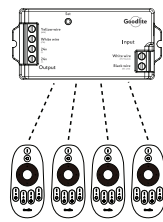

Tape Light CCT Controller

Product Information

| | |
|-------------------|---------------------------------|
| Description | CCT CONTROLLER DEVICE |
| Input volts | 12-24V |
| Max Watt | (12v) - 188 watt (24v) 244 watt |
| Control options | Tuya/Smart Life/RF |
| Terminal Diameter | 26 - 14 AWG |
| Compatible Apps | Tuya / Smart Life |
| RF Control | 2.4 |
| Technology | RF |
| Length | 2.93" |
| Width | 1.40" |
| Pack | 200 |

G-99721

Dimensions

One Zone can synchronously control unlimited controllers, as long as each controller is within 100 feet of the next.

One controller can be controlled & linked simultaneously to up to 4 other remotes

-One controller can be controlled & linked simultaneously via Wi-Fi app & RF remotes

One remote can group up to four different group's with limitless controllers per group as long as the controllers are with in the 100 feet of each other