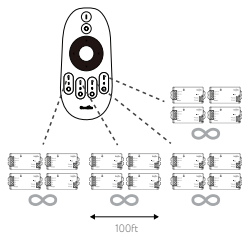

Tape Light CCT Controller

Product Information

| | |
|-------------------|---------------------------------|
| Description | CCT CONTROLLER DEVICE |
| Input volts | 12-24V |
| Max Watt | (12v) - 188 watt (24v) 244 watt |
| Control options | Tuya/Smart Life/RF |
| Terminal Diameter | 26 - 14 AWG |
| Compatible Apps | Tuya / Smart Life |
| RF Control | 2.4 |
| Technology | RF |
| Length | 2.93" |
| Width | 1.40" |
| Pack | 200 |

G-99721

Dimensions

One Zone can synchronously control unlimited controllers, as long as each controller is within 100 feet of the next.

One controller can be controlled & linked simultaneously to up to 4 other remotes

-One controller can be controlled & linked simultaneously via Wi-Fi app & RF remotes

One remote can group up to four different group's with limitless controllers per group as long as the controllers are with in the 100 feet of each other