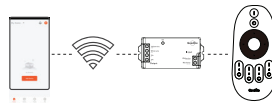

G-99721

Dimensions

One Zone can synchronously control unlimited controllers, as long as each controller is within 100 feet of the next.

One controller can be controlled & linked simultaneously to up to 4 other remotes

-One controller can be controlled & linked simultaneously via Wi-Fi app & RF remotes

One remote can group up to four different group's with limitless controllers per group as long as the controllers are with in the 100 feet of each other